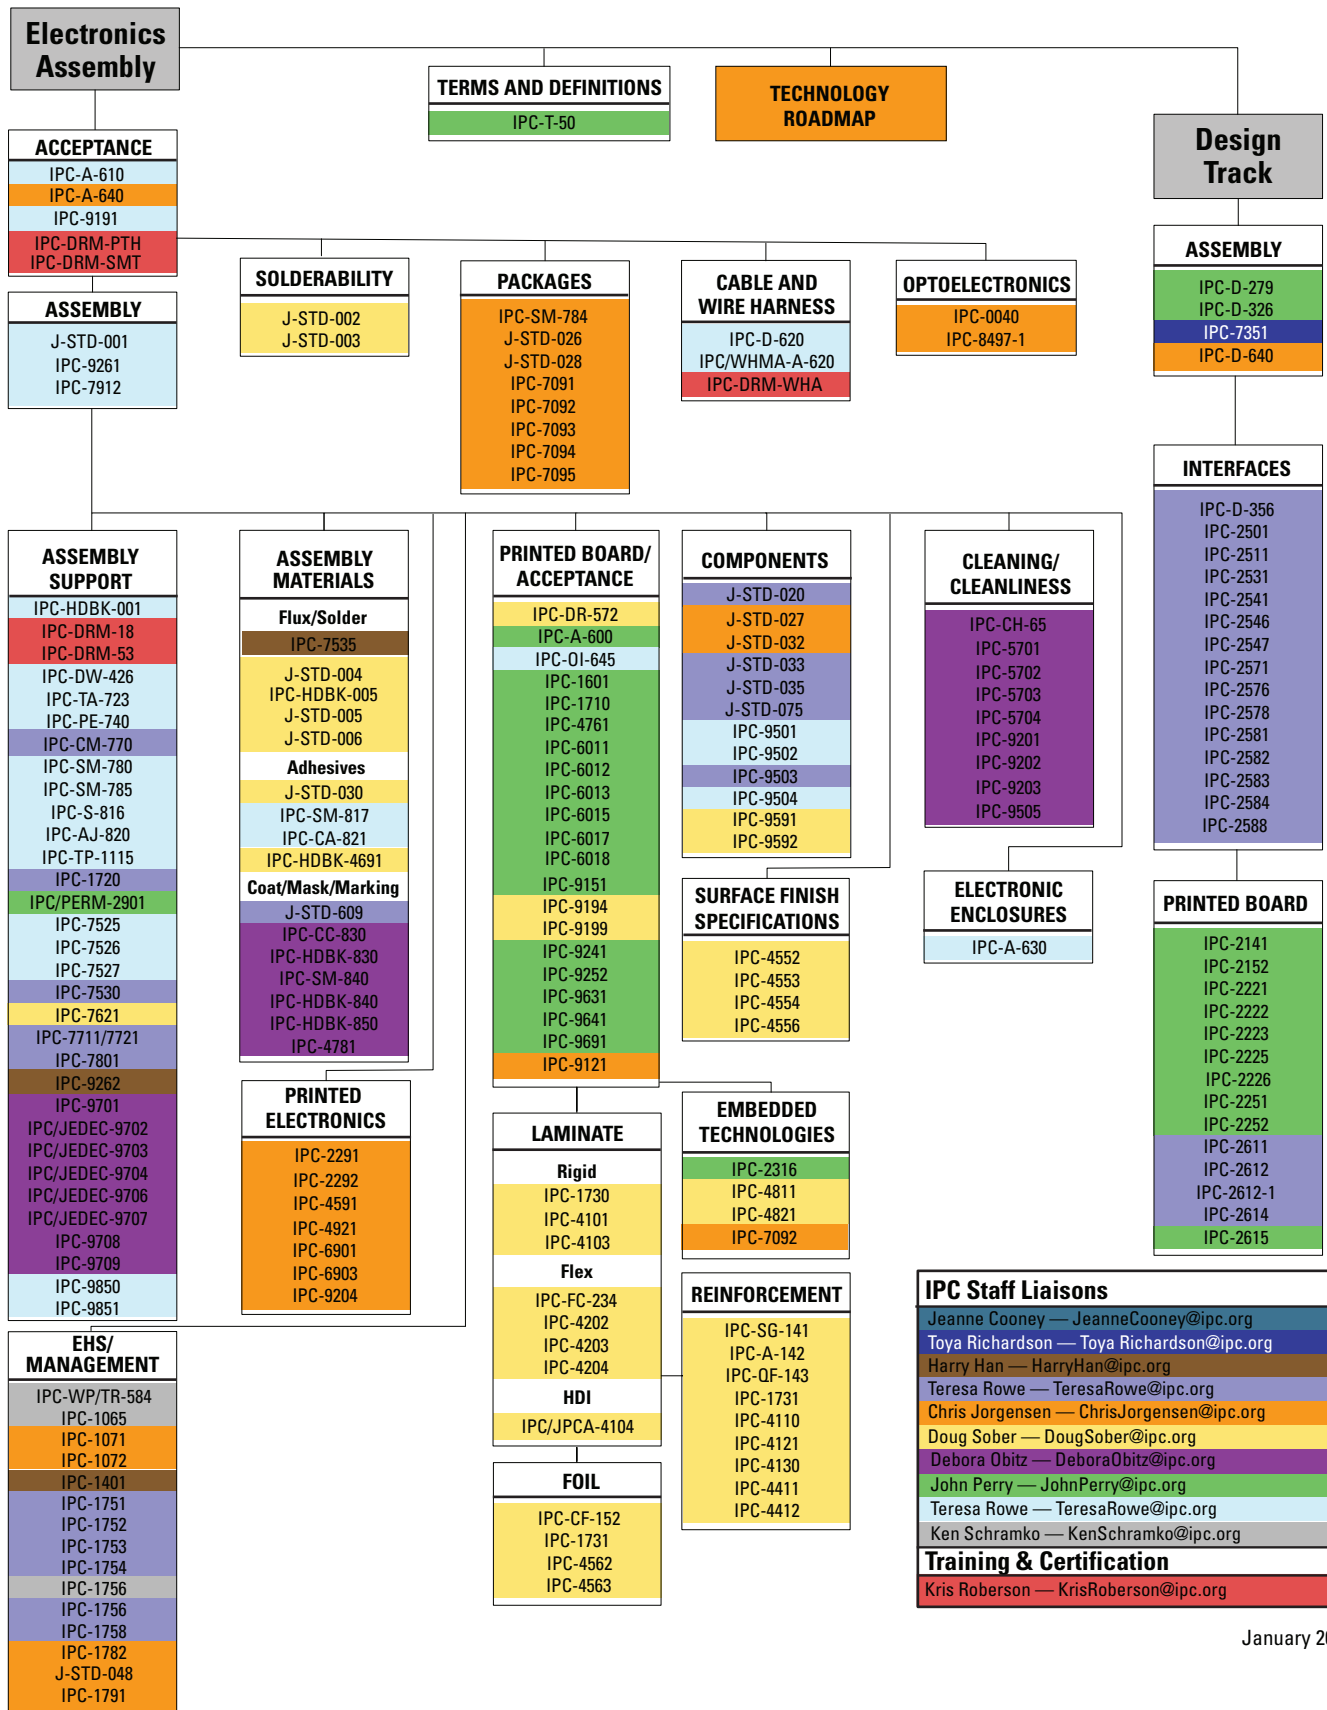

# IPC Standards Tree

January 2019

For more details on these standards, visit the IPC Document Revision Table located at [www.ipc.org/revisions](http://www.ipc.org/revisions)  
IPC Headquarters • 3000 Lakeside Drive, Suite 105N., Bannockburn, IL USA • [www.ipc.org](http://www.ipc.org)